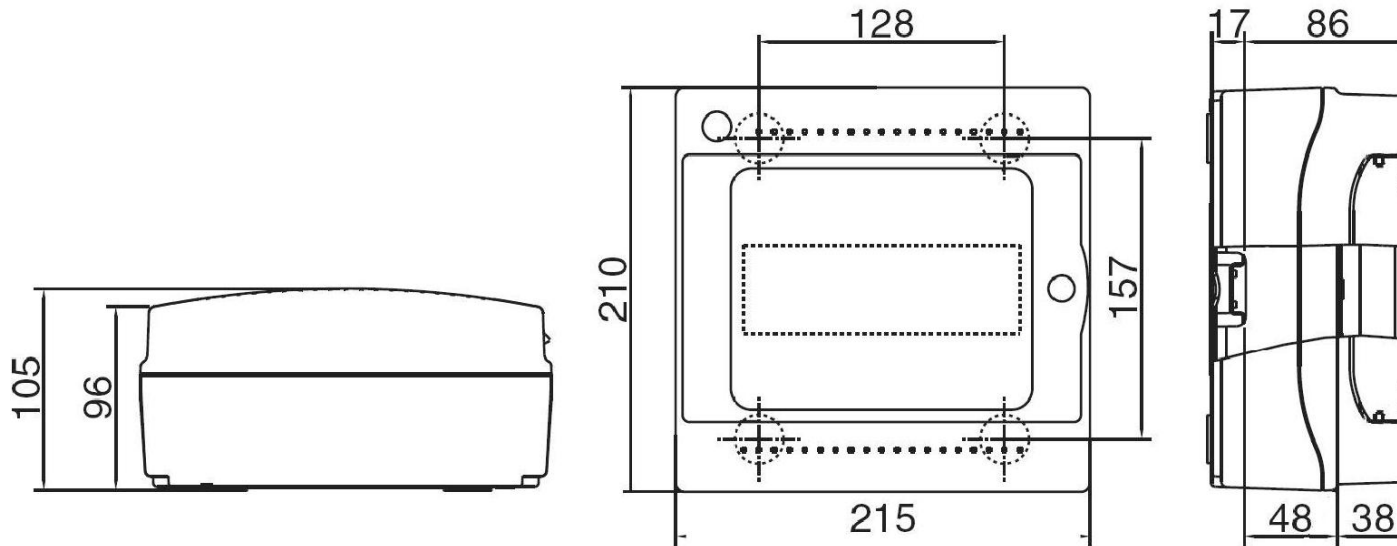

ICB-0465

All Dimensions are in Millimeters.

IBOCO

1205 Paco Way, Suite D, Lakewood, NJ 08701

Tel: 732-417-0066

email: iboco@iboco.com website: www.iboco.com

ICB-0865

All Dimensions are in Millimeters.

IBOCO

1205 Paco Way, Suite D, Lakewood, NJ 08701

Tel: 732-417-0066

email: iboco@iboco.com website: www.iboco.com

ICB-1265

All Dimensions are in Millimeters.

IBOCO

1205 Paco Way, Suite D, Lakewood, NJ 08701

Tel: 732-417-0066

email: iboco@iboco.com website: www.iboco.com

ICB-1865

All Dimensions are in Millimeters.

IBOCO

1205 Paco Way, Suite D, Lakewood, NJ 08701

Tel: 732-417-0066

email: iboco@iboco.com website: www.iboco.com

ICB-2465

All Dimensions are in Millimeters.

IBOCO

1205 Paco Way, Suite D, Lakewood, NJ 08701

Tel: 732-417-0066

email: iboco@iboco.com website: www.iboco.com

ICB-3665

All Dimensions are in Millimeters.