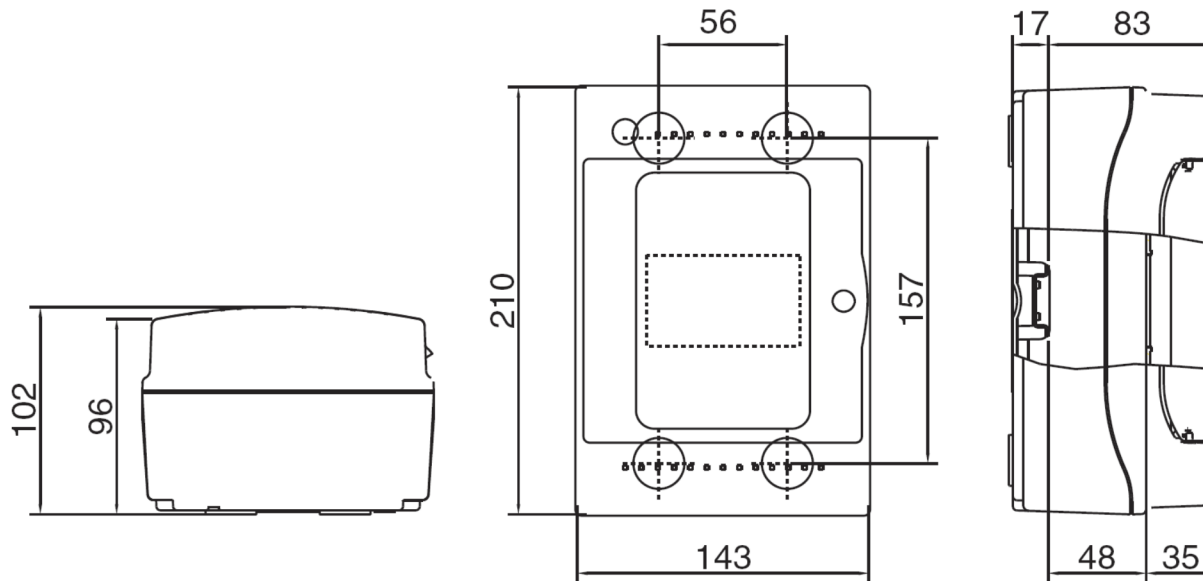

ICB-0465

All Dimensions are in Millimeters.

IBOCO

1205 Paco Way, Suite D, Lakewood, NJ 08701

Tel: 732-417-0066

email: iboco@iboco.com website: www.iboco.com

ICB-0865

All Dimensions are in Millimeters.

IBOCO

1205 Paco Way, Suite D, Lakewood, NJ 08701

Tel: 732-417-0066

email: iboco@iboco.com website: www.iboco.com

ICB-1265

All Dimensions are in Millimeters.

IBOCO

1205 Paco Way, Suite D, Lakewood, NJ 08701

Tel: 732-417-0066

email: iboco@iboco.com website: www.iboco.com

ICB-1865

All Dimensions are in Millimeters.

IBOCO

1205 Paco Way, Suite D, Lakewood, NJ 08701

Tel: 732-417-0066

email: iboco@iboco.com website: www.iboco.com

ICB-2465

All Dimensions are in Millimeters.

IBOCO

1205 Paco Way, Suite D, Lakewood, NJ 08701

Tel: 732-417-0066

email: iboco@iboco.com website: www.iboco.com

ICB-3665

All Dimensions are in Millimeters.