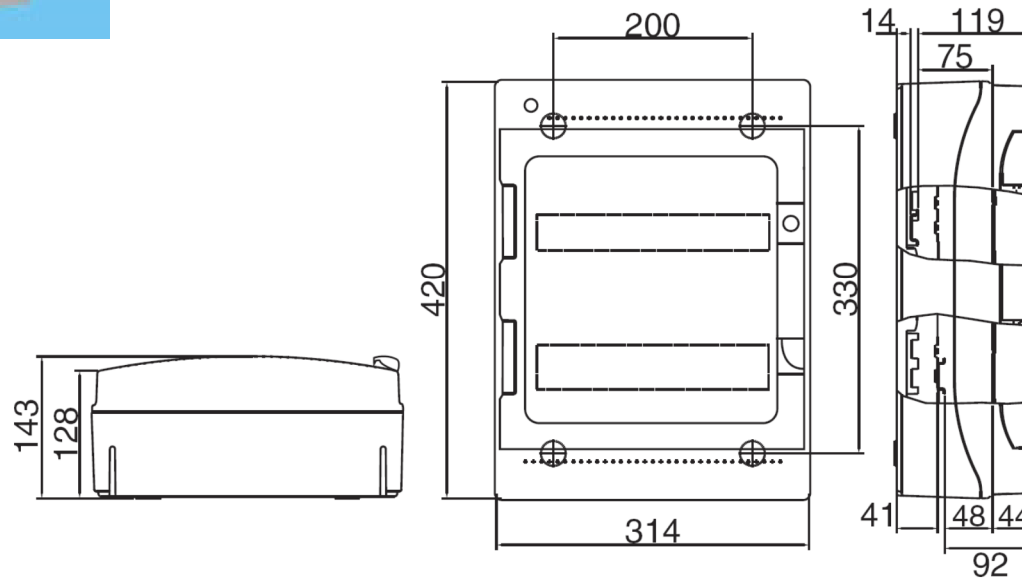

ICB-0465

All Dimensions are in Millimeters.

IBOCO

1205 Paco Way, Suite D, Lakewood, NJ 08701

Tel: 732-417-0066

email: iboco@iboco.com website: www.iboco.com

ICB-0865

All Dimensions are in Millimeters.

IBOCO

1205 Paco Way, Suite D, Lakewood, NJ 08701

Tel: 732-417-0066

email: iboco@iboco.com website: www.iboco.com

ICB-1265

All Dimensions are in Millimeters.

IBOCO

1205 Paco Way, Suite D, Lakewood, NJ 08701

Tel: 732-417-0066

email: iboco@iboco.com website: www.iboco.com

ICB-1865

All Dimensions are in Millimeters.

IBOCO

1205 Paco Way, Suite D, Lakewood, NJ 08701

Tel: 732-417-0066

email: iboco@iboco.com website: www.iboco.com

ICB-2465

All Dimensions are in Millimeters.

IBOCO

1205 Paco Way, Suite D, Lakewood, NJ 08701

Tel: 732-417-0066

email: iboco@iboco.com website: www.iboco.com

ICB-3665

All Dimensions are in Millimeters.