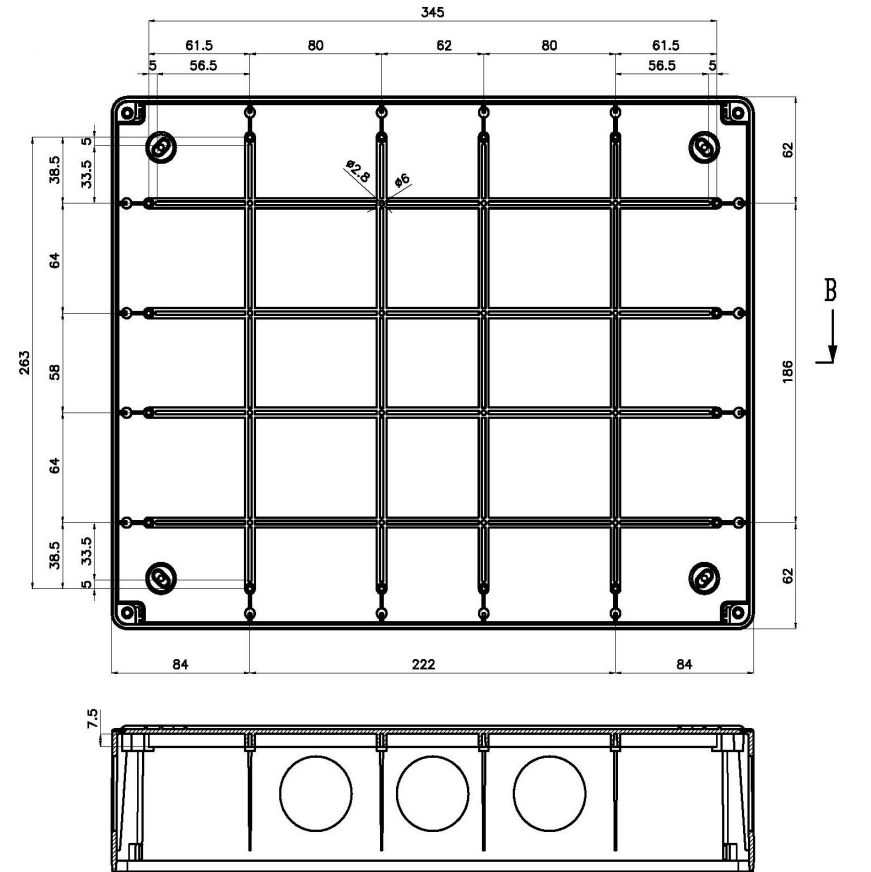

PC-15125C

Typical image

Basic Internal Dimensions

Dimensions:

	mm	in.
A -	383	15.08
B -	303	11.93
C -	120	4.72
D -	112	4.41

Internal Mounting Dimensions

External Dimensions

Optional Mounting Feet

Part # MF-97

Optional Mounting Plate MP-1512S