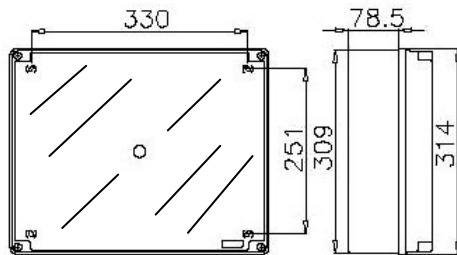

PC-15125C

Typical image

Basic Internal Dimensions

Dimensions:

	mm	in.
A -	383	15.08
B -	303	11.93
C -	120	4.72
D -	112	4.41

Internal Mounting Dimensions

External Dimensions

Optional Mounting Feet