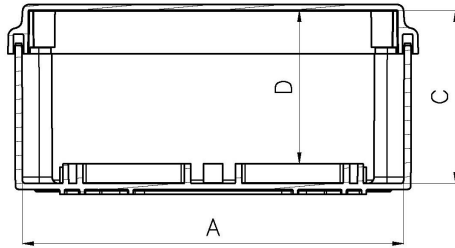

PC-15125C

Typical image

Basic Internal Dimensions

Dimensions:

	mm	in.
A -	383	15.08
B -	303	11.93
C -	120	4.72
D -	112	4.41

Internal Mounting Dimensions

External Dimensions

Optional Mounting Feet