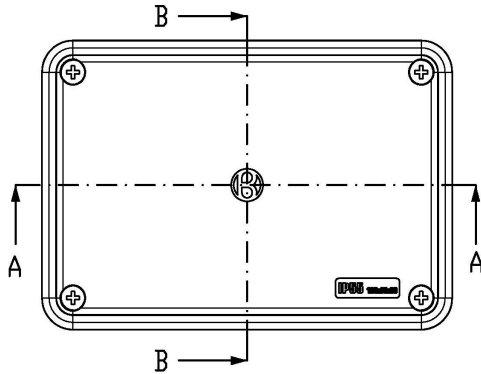

PC-15125C

Typical image

Basic Internal Dimensions

Dimensions:

	mm	in.
A -	383	15.08
B -	303	11.93
C -	120	4.72
D -	112	4.41

Internal Mounting Dimensions

External Dimensions

Optional Mounting Feet

Part # MF-97

Optional Mounting Plate MP-1512S