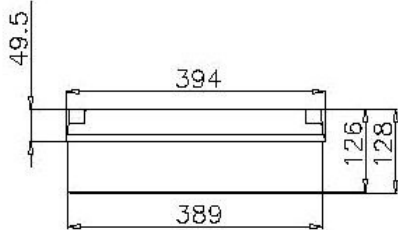

PC-15125C

Typical image

Basic Internal Dimensions

Dimensions:

	mm	in.
A -	383	15.08
B -	303	11.93
C -	120	4.72
D -	112	4.41

Internal Mounting Dimensions

External Dimensions

Optional Mounting Feet