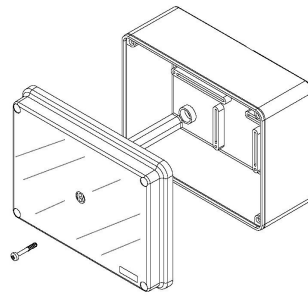

PC-15125C

Typical image

Basic Internal Dimensions

Dimensions:

	mm	in.
A -	383	15.08
B -	303	11.93
C -	120	4.72
D -	112	4.41

Internal Mounting Dimensions

External Dimensions

Optional Mounting Feet

Part # MF-97

Optional Mounting Plate MP-1512S